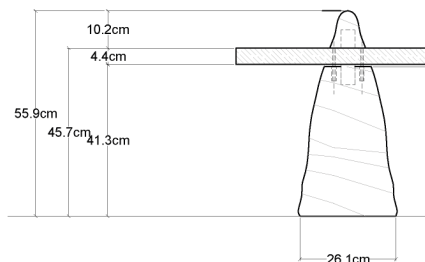

L: 123.8 cm. | W: 48.3 cm. | H: 71.4 cm.

Stone Height:

81.3 cm.

Table Height:

71.4 cm.

Made to Order:

8 weeks

Materials:

Marble and Wood

Beloco - Baby 1

Overall Dimensions:

L: 61 cm. | H: 81.28 cm.

Stone Height:

81.28 cm.

Table Height:

67 cm.

Made to Order:

8 weeks

Materials:

Marble and Wood

Beloco - Baby 2

Overall Dimensions:

Diameter: | 46 cm. | H: 55.88 cm.

Stone Height:

55.9 cm.

Table Height:

45.7 cm.

Made to Order:

8 weeks

Materials:

Marble and Wood