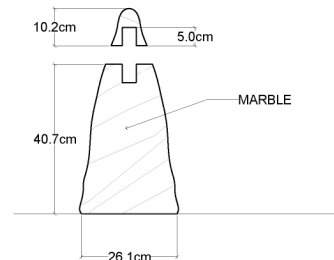

L: 123.8 cm. | W: 48.3 cm. | H: 71.4 cm.

Stone Height:

81.3 cm.

Table Height:

71.4 cm.

Made to Order:

8 weeks

Materials:

Marble and Wood

Beloco - Baby 1

Overall Dimensions:

L: 61 cm. | H: 81.28 cm.

Stone Height:

81.28 cm.

Table Height:

67 cm.

Made to Order:

8 weeks

Materials:

Marble and Wood

Beloco - Baby 2

Overall Dimensions:

Diameter: | 46 cm. | H: 55.88 cm.

Stone Height:

55.9 cm.

Table Height:

45.7 cm.

Made to Order:

8 weeks

Materials:

Marble and Wood