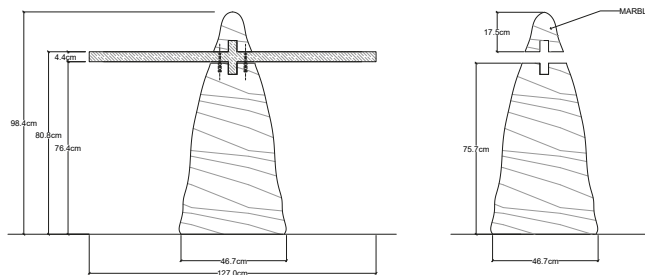

Dining Table

Overall Dimensions:

L: 153 cm | W: 110 cm | H: 78 cm

Stone Height:

89 cm.

Table Height:

78 cm.

Made to Order:

8 weeks

Materials:

Marble and Wood

Dining Table

Overall Dimensions:	Diameter 114 cm H: 98.42 cm.
Stone Height:	98.42 cm.
Table Height:	80.65 cm.
Made to Order:	8 weeks
Materials:	Marble and Wood

BEA INTERIORS | *design*

Made to Order:

8 weeks

Materials:

Marble and Wood

Bench

Overall Dimensions:

L: 124 cm. | W: 49 cm. | H: 45 cm.

Stone Height:

L: 123.8 cm. | W: 48.3 cm. | H: 71.4 cm.

Stone Height:

81.3 cm.

Table Height:

71.4 cm.

Made to Order:

8 weeks

Materials: