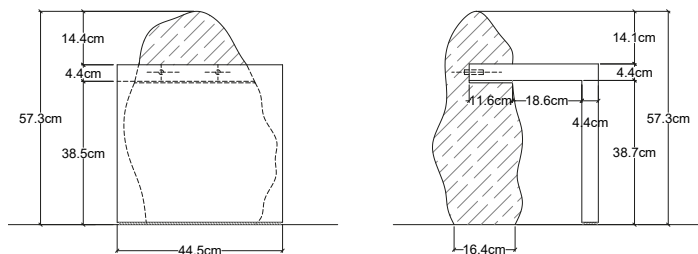

Dining Chair

Overall Dimensions:

L: 60 cm. | W: 60 cm. | H: 85 cm.

Seat Height:

45.72 cm.

Seat Depth:

43.18 cm.

Made to Order:

8 weeks

Materials:

Marble and Faux Fur

Side Table

Overall Dimensions:

L: 46 cm. | W: 46 cm. | H: 58 cm.

Stone Height:

57.15 cm.

Table Height:

43.18 cm.

Made to Order:

8 weeks

Materials:

Marble and Wood

Atus Console

Overall Dimensions:

L: 123.8 cm. | W: 48.3 cm. | H: 71.4 cm.

Stone Height:

81.3 cm.

Table Height:

71.4 cm.

Made to Order:

8 weeks

Materials: