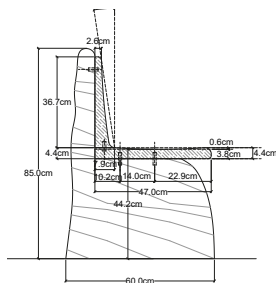

Seat Height:

44 cm.

Seat Depth:

43 cm.

Made to Order:

8 weeks

Materials:

Marble and Wood

Dining Chair

Overall Dimensions:

L: 60 cm. | W: 60 cm. | H: 85 cm.

Seat Height:

45.72 cm.

Seat Depth:

43.18 cm.

Made to Order:

8 weeks

Materials:

Marble and Faux Fur

Side Table

Overall Dimensions:

L: 46 cm. | W: 46 cm. | H: 58 cm.

Stone Height:

57.15 cm.

L: 123.8 cm. | W: 48.3 cm. | H: 71.4 cm.

Stone Height:

81.3 cm.

Table Height:

71.4 cm.

Made to Order:

8 weeks

Materials: