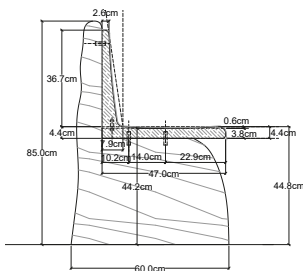

Seat Height:

44 cm.

Seat Depth:

43 cm.

Made to Order:

8 weeks

Materials:

Marble and Wood

Dining Chair

Overall Dimensions:

L: 60 cm. | W: 60 cm. | H: 85 cm.

Seat Height:

45.72 cm.

Seat Depth:

43.18 cm.

Made to Order:

8 weeks

Materials:

Marble and Faux Fur

Side Table

Overall Dimensions:

L: 46 cm. | W: 46 cm. | H: 58 cm.

Stone Height:

57.15 cm.

L: 123.8 cm. | W: 48.3 cm. | H: 71.4 cm.

Stone Height:

81.3 cm.

Table Height:

71.4 cm.

Made to Order:

8 weeks

Materials: