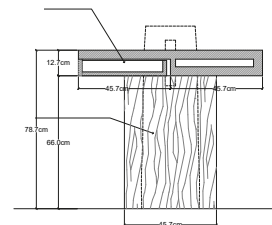

8 weeks

Materials:

Marble and Wood

Dining Table

Overall Dimensions:	Diameter 114 cm H: 98.42 cm.
Stone Height:	98.42 cm.
Table Height:	80.65 cm.
Made to Order:	8 weeks
Materials:	Marble and Wood

BEA INTERIORS | *design*

ATUS COLLECTION

Desk

Overall Dimensions:

L: 204 cm. | W: 91 cm. | H: 79 cm.

Stone Height:

89 cm.

Table Height:

79 cm.

Made to Order:

8 weeks

Materials:

Marble and Wood

Bench

Overall Dimensions:

L: 124 cm. | W: 49 cm. | H: 45 cm.

Stone Height:

Overall Dimensions:

L: 160 cm. | W: 69 cm. | H: 70 cm.

Seat Height:

26 cm.

Leg Rest Height:

50 cm.

Made to Order:

8 weeks