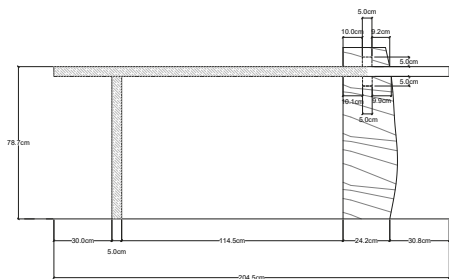

Dining Table

Overall Dimensions:

L: 153 cm | W: 110 cm | H: 78 cm

Stone Height:

89 cm.

Table Height:

78 cm.

Made to Order:

8 weeks

Materials:

Marble and Wood

Dining Table

Overall Dimensions:	Diameter 114 cm H: 98.42 cm.
Stone Height:	98.42 cm.
Table Height:	80.65 cm.
Made to Order:	8 weeks
Materials:	Marble and Wood

BEA INTERIORS | *design*

Overall Dimensions:

L: 160 cm. | W: 69 cm. | H: 70 cm.

Seat Height:

26 cm.

Leg Rest Height:

50 cm.

Made to Order:

8 weeks

L: 123.8 cm. | W: 48.3 cm. | H: 71.4 cm.

Stone Height:

81.3 cm.

Table Height:

71.4 cm.

Made to Order:

8 weeks

Materials: