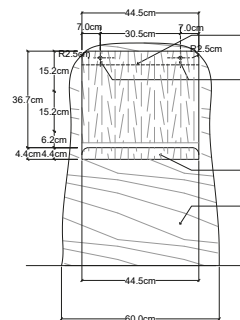

Overall Dimensions:

L: 160 cm. | W: 69 cm. | H: 70 cm.

Seat Height:

26 cm.

Leg Rest Height:

50 cm.

Made to Order:

8 weeks

Dining Chair

Overall Dimensions:

L: 60 cm. | W: 60 cm. | H: 85 cm.

Seat Height:

45.72 cm.

Seat Depth:

43.18 cm.

Made to Order:

8 weeks

Materials:

Marble and Faux Fur

Side Table

Overall Dimensions:

L: 46 cm. | W: 46 cm. | H: 58 cm.

Stone Height:

57.15 cm.

L: 123.8 cm. | W: 48.3 cm. | H: 71.4 cm.

Stone Height:

81.3 cm.

Table Height:

71.4 cm.

Made to Order:

8 weeks

Materials: