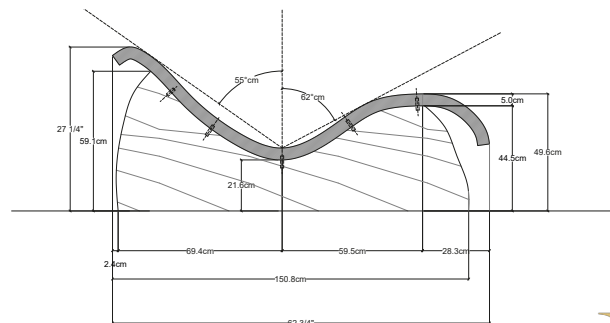

Made to Order:

8 weeks

Materials:

Marble and Wood

Bench

Overall Dimensions:

L: 124 cm. | W: 49 cm. | H: 45 cm.

Stone Height:

Overall Dimensions:

L: 160 cm. | W: 69 cm. | H: 70 cm.

Seat Height:

26 cm.

Leg Rest Height:

50 cm.

Made to Order:

8 weeks

Materials:

Marble and Wood

Dining Chair

Overall Dimensions:

L: 65 cm. | W: 54 cm. | H: 86 cm.

Seat Height:

45.72 cm.

Seat Depth:

L: 123.8 cm. | W: 48.3 cm. | H: 71.4 cm.

Stone Height:

81.3 cm.

Table Height:

71.4 cm.

Made to Order:

8 weeks

Materials: