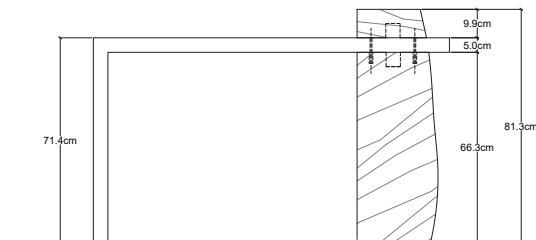

8 weeks

Materials:

Marble and Faux Fur

Side Table

Overall Dimensions:

L: 46 cm. | W: 46 cm. | H: 58 cm.

Stone Height:

57.15 cm.

Table Height:

43.18 cm.

Made to Order:

8 weeks

Materials:

Marble and Wood

Atus Console

Overall Dimensions:

L: 123.8 cm. | W: 48.3 cm. | H: 71.4 cm.

Stone Height:

81.3 cm.

Table Height:

71.4 cm.

Made to Order:

8 weeks

Materials:

Marble and Wood

Beloco - Baby 1

Overall Dimensions:

L: 61 cm. | H: 81.28 cm.

Stone Height:

81.28 cm.

Table Height:

67 cm.