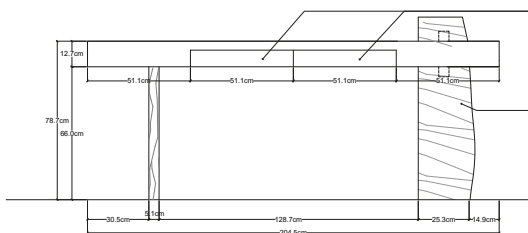

ATUS COLLECTION

Desk

Overall Dimensions:

L: 204 cm. | W: 91 cm. | H: 79 cm.

Stone Height:

89 cm.

Table Height:

79 cm.

Made to Order:

8 weeks

Materials:

Marble and Wood

Bench

Overall Dimensions:

L: 124 cm. | W: 49 cm. | H: 45 cm.

Stone Height:

Overall Dimensions:

L: 160 cm. | W: 69 cm. | H: 70 cm.

Seat Height:

26 cm.

Leg Rest Height:

50 cm.

Made to Order:

8 weeks

L: 123.8 cm. | W: 48.3 cm. | H: 71.4 cm.

Stone Height:

81.3 cm.

Table Height:

71.4 cm.

Made to Order:

8 weeks

Materials: