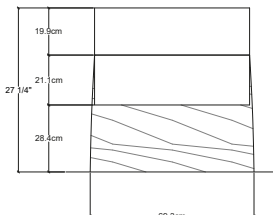

Made to Order:

8 weeks

Materials:

Marble and Wood

Bench

Overall Dimensions:

L: 124 cm. | W: 49 cm. | H: 45 cm.

Stone Height:

Overall Dimensions:

L: 160 cm. | W: 69 cm. | H: 70 cm.

Seat Height:

26 cm.

Leg Rest Height:

50 cm.

Made to Order:

8 weeks

Materials:

Marble and Wood

Dining Chair

Overall Dimensions:

L: 65 cm. | W: 54 cm. | H: 86 cm.

Seat Height:

45.72 cm.

Seat Depth:

L: 123.8 cm. | W: 48.3 cm. | H: 71.4 cm.

Stone Height:

81.3 cm.

Table Height:

71.4 cm.

Made to Order:

8 weeks

Materials: