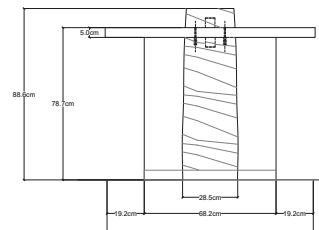

Dining Table

Overall Dimensions:

L: 153 cm | W: 110 cm | H: 78 cm

Stone Height:

89 cm.

Table Height:

78 cm.

Made to Order:

8 weeks

Materials:

Marble and Wood

Dining Table

Overall Dimensions:	Diameter 114 cm H: 98.42 cm.
Stone Height:	98.42 cm.
Table Height:	80.65 cm.
Made to Order:	8 weeks
Materials:	Marble and Wood

BEA INTERIORS | *design*

Overall Dimensions:

L: 160 cm. | W: 69 cm. | H: 70 cm.

Seat Height:

26 cm.

Leg Rest Height:

50 cm.

Made to Order:

8 weeks

L: 123.8 cm. | W: 48.3 cm. | H: 71.4 cm.

Stone Height:

81.3 cm.

Table Height:

71.4 cm.

Made to Order:

8 weeks

Materials: