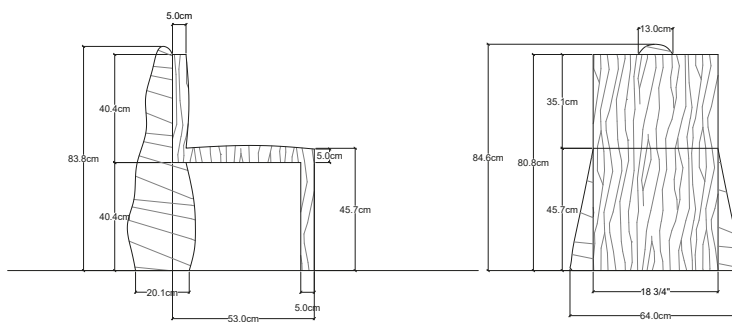

Overall Dimensions:

L: 160 cm. | W: 69 cm. | H: 70 cm.

Seat Height:

26 cm.

Leg Rest Height:

50 cm.

Made to Order:

8 weeks

Materials:

Marble and Wood

Dining Chair

Overall Dimensions:

L: 65 cm. | W: 54 cm. | H: 86 cm.

Seat Height:

45.72 cm.

Seat Depth:

47.63 cm.

Made to Order:

8 weeks

Materials:

Marble and wood

Dining Chair

Overall Dimensions:

L: 60 cm. | W: 60 cm. | H: 85 cm.

L: 123.8 cm. | W: 48.3 cm. | H: 71.4 cm.

Stone Height:

81.3 cm.

Table Height:

71.4 cm.

Made to Order:

8 weeks

Materials: