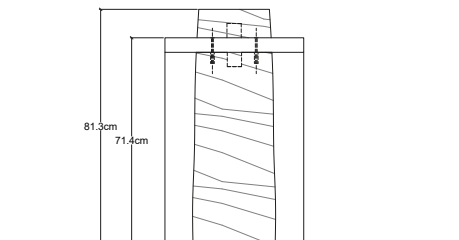

8 weeks

Materials:

Marble and Faux Fur

Side Table

Overall Dimensions:

L: 46 cm. | W: 46 cm. | H: 58 cm.

Stone Height:

57.15 cm.

Table Height:

43.18 cm.

Made to Order:

8 weeks

Materials:

Marble and Wood

Atus Console

Overall Dimensions:

L: 123.8 cm. | W: 48.3 cm. | H: 71.4 cm.

Stone Height:

81.3 cm.

Table Height:

71.4 cm.

Made to Order:

8 weeks

Materials:

Marble and Wood

Beloco - Baby 1

Overall Dimensions:

L: 61 cm. | H: 81.28 cm.

Stone Height:

81.28 cm.

Table Height:

67 cm.