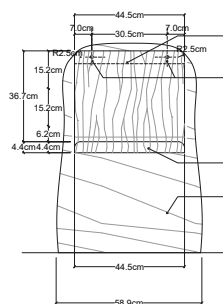

Seat Height:

44 cm.

Seat Depth:

43 cm.

Made to Order:

8 weeks

Materials:

Marble and Wood

Dining Chair

Overall Dimensions:

L: 60 cm. | W: 60 cm. | H: 85 cm.

Seat Height:

45.72 cm.

Seat Depth:

43.18 cm.

Made to Order:

8 weeks

Materials:

Marble and Faux Fur

Side Table

Overall Dimensions:

L: 46 cm. | W: 46 cm. | H: 58 cm.

Stone Height:

57.15 cm.

L: 123.8 cm. | W: 48.3 cm. | H: 71.4 cm.

Stone Height:

81.3 cm.

Table Height:

71.4 cm.

Made to Order:

8 weeks

Materials: