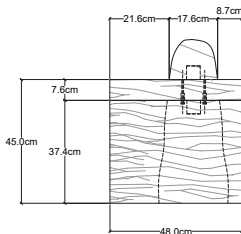

Bench

Overall Dimensions:

L: 124 cm. | W: 49 cm. | H: 45 cm.

Stone Height:

60 cm.

Seat Height:

45.72 cm.

Made to Order:

8 weeks

Materials:

Marble and Wood