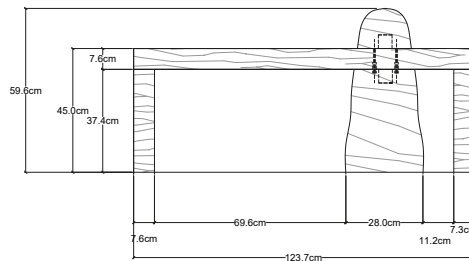

Made to Order:

8 weeks

Materials:

Marble and Wood

Bench

Overall Dimensions:

L: 124 cm. | W: 49 cm. | H: 45 cm.

Stone Height:

60 cm.

Seat Height:

45.72 cm.

Made to Order:

8 weeks

Materials:

Marble and Wood

Lounge Chair

Overall Dimensions:

L: 160 cm. | W: 69 cm. | H: 70 cm.

Seat Height:

26 cm.

Leg Rest Height:

50 cm.

Made to Order:

8 weeks

L: 123.8 cm. | W: 48.3 cm. | H: 71.4 cm.

Stone Height:

81.3 cm.

Table Height:

71.4 cm.

Made to Order:

8 weeks

Materials: